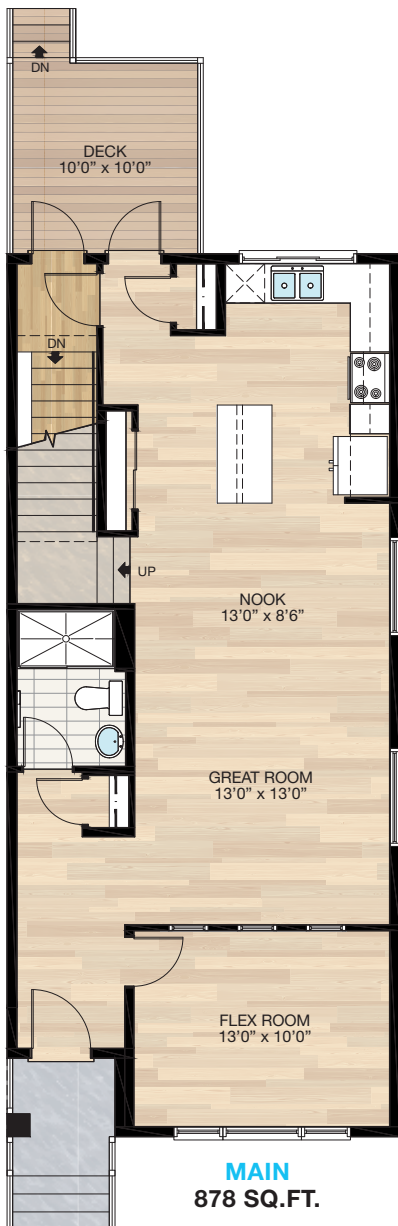

SHOWHOME PLAN

THE
RAEYA
1802 SQ.FT.

Plan updated as of June 1, 2026.